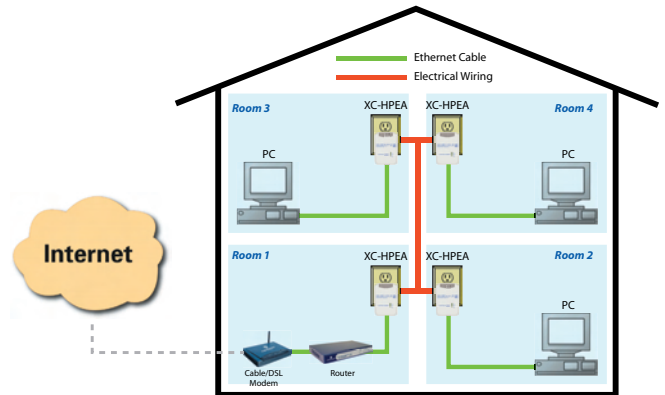

*Instant networking.
Plug it and Connect.*

"Simply plug it and turn any electrical outlet in your Home or Office into a computer network."

High Speed LAN Connectivity

The XC-HPEA is a wall mounted Ethernet adapter that provides a flexible network solution to your small office or home office environment by utilizing the existing power grid as the backbone for your network infrastructure. This permits any electrical outlet to be turned into an Ethernet network access point for LAN connectivity and the Internet. The Power X-Plug makes it easy to share broadband access, online gaming, Voice over IP (VoIP) applications, audio and video streaming. The XC-HPEA supports multiple streams of High-Definition (HD) for connecting various high bandwidth media devices or applications such as TiVO, multimedia set-top boxes, and IPTV.

Solid Secure Networking

Connecting your home or small office network over power line provides an extremely secure network solution. Unlike wireless networks, a power line local area network is undetectable without someone physically plugging into to your power grid. The XC-HPEA also provides built-in security features to protect your data from malicious intruders. All data transferred across your power grid is automatically encrypted with 56-bit DES (Data Encryption Standard). The Power X-Plug also comes with embedded advanced automatic-error detection and correction technologies to ensure data connectivity across your power line network.

HIGH SPEED **85**
Ethernet & Entertainment Mbps
Over Power

SUPPORTED PLUG TYPES:

Network Diagrams

① Peer-to-Peer network setup

Simply plug it and turn any electrical outlet in your Home or Office into a computer network.

② Network sharing a broadband connection

XC-HPEA Specifications

Hardware

- Intelton INT5500 chipset

Networking Support

- 85Mbps Homeplug® 1.0 compatible
- IEEE 802.3 10/100 Ethernet
- IEEE 802.3u Fast Ethernet Compliant
- 10/100 Mbps AutoMDI/MDIx Support
- 4 Mhz to 21 Mhz frequency band