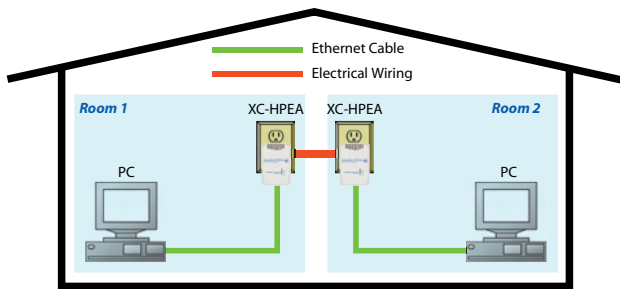

*Instant networking.
Plug it and Connect.*

"Simply plug it and turn any electrical outlet in your Home or Office into a computer network."

High Speed LAN Connectivity

The XC-HPEA is a wall mounted Ethernet adapter that provides a flexible network solution to your small office or home office environment by utilizing the existing power grid as the backbone for your network infrastructure. This permits any electrical outlet to be turned into an Ethernet network access point for LAN connectivity and the Internet. The Power X-Plug makes it easy to share broadband access, online gaming, Voice over IP (VoIP) applications, audio and video streaming. The XC-HPEA supports multiple streams of High-Definition (HD) for connecting various high bandwidth media devices or applications such as TiVO, multimedia set-top boxes, and IPTV.

Solid Secure Networking

Connecting your home or small office network over power line provides an extremely secure network solution. Unlike wireless networks, a power line local area network is undetectable without someone physically plugging into to your power grid. The XC-HPEA also provides built-in security features to protect your data from malicious intruders. All data transferred across your power grid is automatically encrypted with 56-bit DES (Data Encryption Standard). The Power X-Plug also comes with embedded advanced automatic-error detection and correction technologies to ensure data connectivity across your power line network.

HIGH SPEED **85**
Ethernet & Entertainment Mbps
Over Power

SUPPORTED PLUG TYPES:

Network Diagrams

① Peer-to-Peer network setup

Simply plug it and turn any electrical outlet in your Home or Office into a computer network.